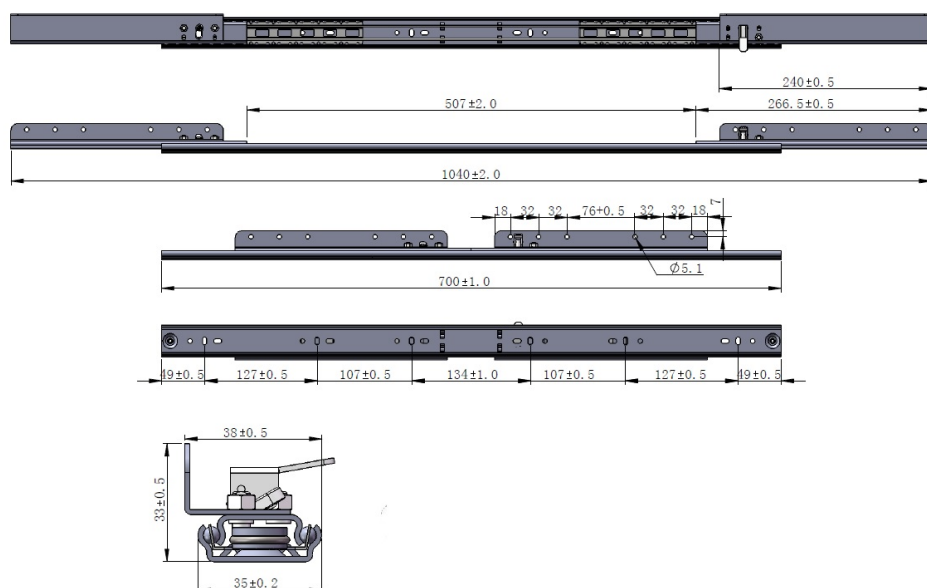

## Description:

Synchron Slide 700/507, Opening 507mm, W/Brake, Total Open Length:1040mm, Closed Length:700mm, Opening:507mm, Profile Height: 35mm, Mounting Height 40mm, Wing Size:240mm, Metal Brake, Steel Thickness 1,5mm, Load Capacity 60KG

## Item number:

24.03.580-1

Units	Box	Carton	HS Code	Barcode
Pair	1	10	8302420090	 5704866456678